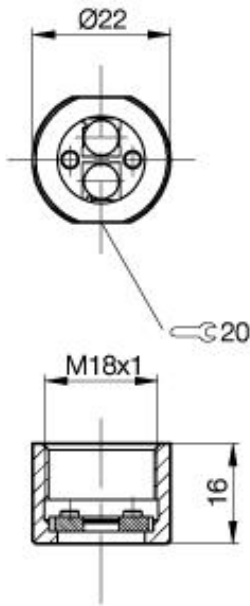

Accessories: Others BOS 18-PF-1

Common Data

Version
Usable with

Polarizing Filter
for retroreflective sensors BOS
18M-...1RD-..

Mechanical Data

Measurements WxHxD or Dia x D
Mounting

Ø22 x 16
thread M18

PX0783